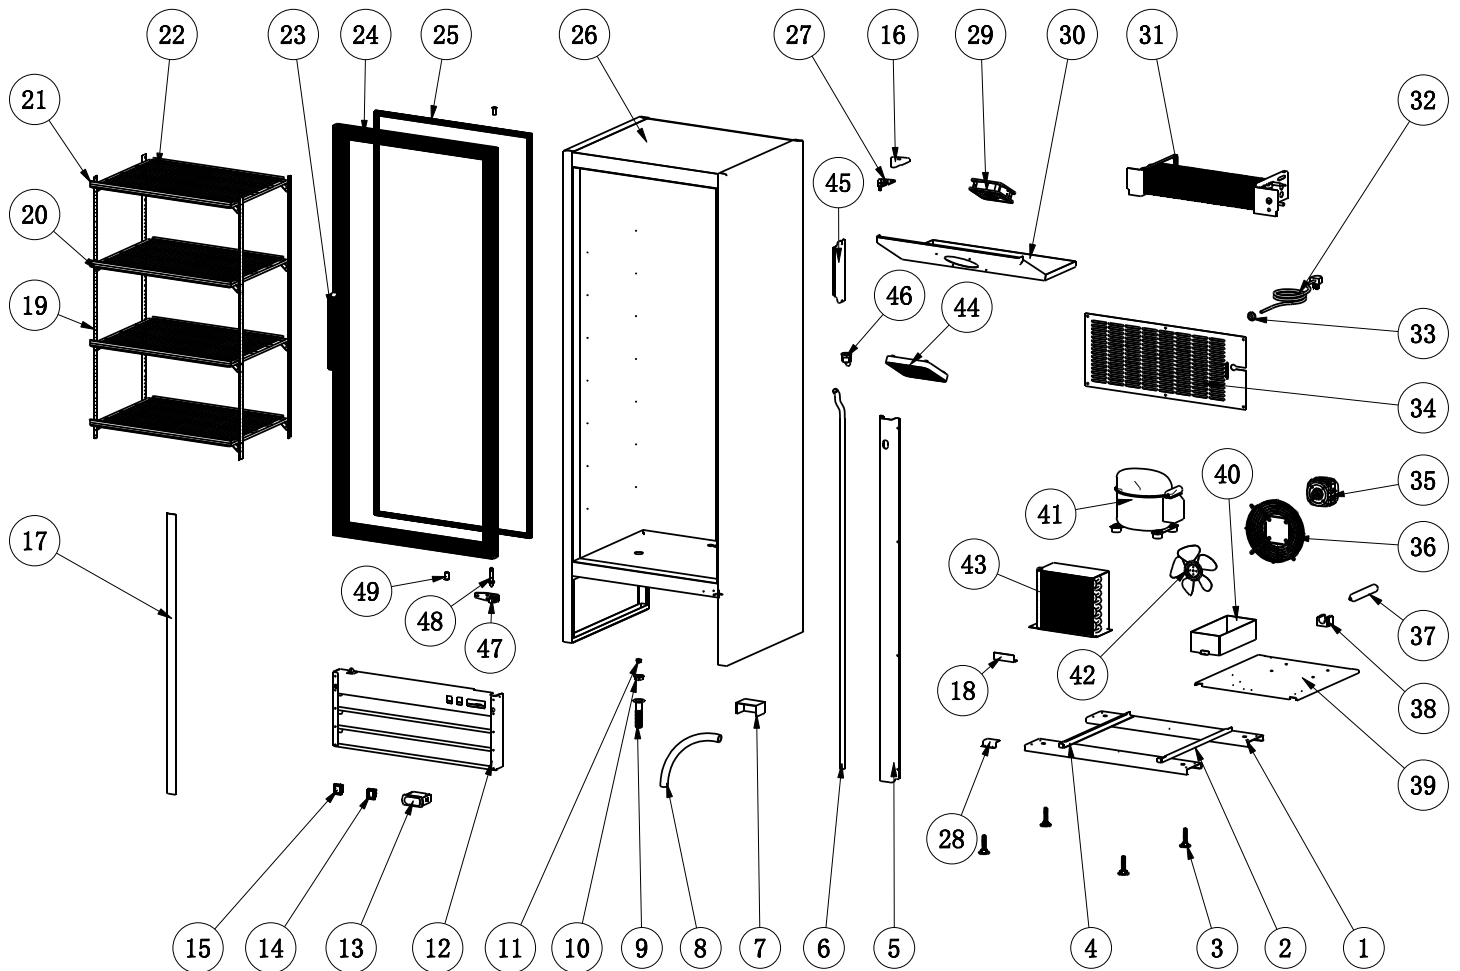

Parts Breakdown

Model RE-CN-0009E-HC 59033

Parts Breakdown

Model RE-CN-0009E-HC 59033

Item No.	Description	Position	Item No.	Description	Position	Item No.	Description	Position
AE895	Castor Supporter for 59033	1	AB974	Handle for Installation Board for 59033	18	AF825	Evaporator Fan Motor for 59033	35
AE896	Right Track for Installation Board for 59033	2	AE900	K Strip for 59033	19	AA207	Condenser Fan Motor Cover for 59033	36
AA185	Leveling Feet for 59033	3	26884	K Clip for 59033	20	AB594	Filter D25x160-B for 59033	37
AE897	Left Track for Installation Board for 59033	4	AA693	Shelf Tag for 59033	21	AB595	Filter Fixer for 59033	38
AE898	Back Plate for 59033	5	AA694	Shelf for 59033	22	AE904	Compressor Unit Installation Board for 59033	39
AA528	Inner Drain Pipe for 59033	6	AA695	Glass Door Handle for 59033	23	AE905	Outer Drain Pan for 59033	40
AI385	Waterproof Cover of Thermostat for 59033	7	AA696	Glass Door for 59033	24	AI386	Compressor for 59033	41
AA216	Drain Tube for 59033	8	AA697	Glass Door Gasket for 59033	25	AA208	Condenser Fan Blade for 59033	42
AA686	Plastic Drain Pipe with Fixer for 59033	9, 10	AA699	Hinge I for 59033	27	AA709	Condenser for 59033	43
AA687	Drain Pipe Cover for 59033	11	AA304	Installation Board Limited Block for 59033	28	AA710	Evaporator Fan Motor Cover for 59033	44
AE899	Front Grille for 59033	12	AA128	Condenser Fan Motor for 59033	29	AA711	LED Power Supply for 59033	45
27185	Carel Temperature Controller PYGX1Z0501 for 59033	13	AE902	Evaporator Cover for 59033	30	AA712	Inner Drain Tube Connector for 59033	46
AA362	LED Light Switch for 59033	14	AA702	Evaporator for 59033	31	AA713	Hinge J for 59033	47
AA124	Power Switch for 59033	15	AA135	Power Cord for 59033	32	AA714	Hinge Axis for 59033	48
AA689	Hinge Cover White for 59033	16	AA703	Power Cord Cover for 59033	33	AA715	Axis Cover for 59033	49
AA690	LED Light for 59033	17	AE903	Back Grill for 59033	34			